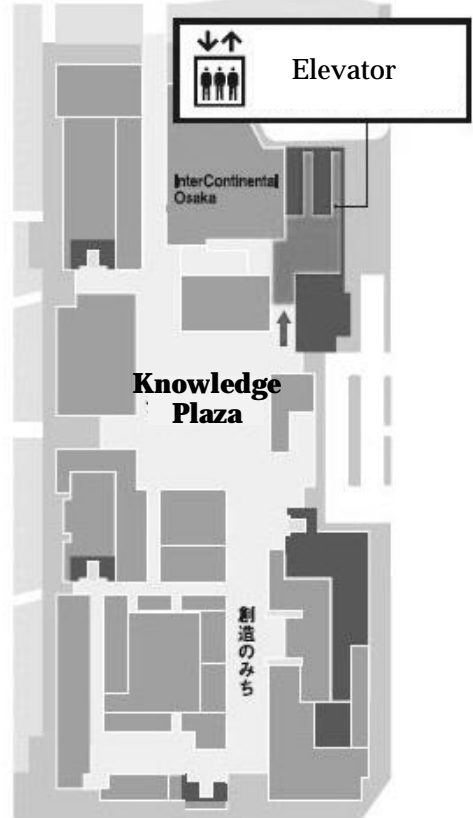

■Keio Osaka City Campus Map■

■ Keio Osaka City Campus Map

■ North Building 1F Map

Keio Osaka City Campus

Grand Front Osaka Knowledge Capital North Tower C 10F,

3-1 Ohfuka-chou, Kita-ku, Osaka 530-0011

+81 (0)6-6359-5547