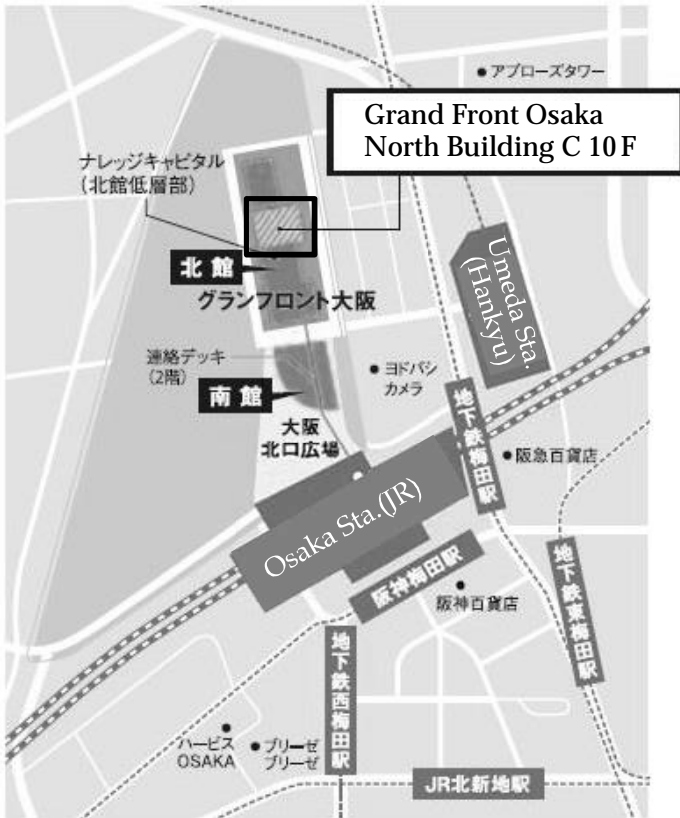

■Keio Osaka City Campus Map■

■ Keio Osaka City Campus Map

■ North Building 1F Map

Keio Osaka City Campus

Grand Front Osaka Knowledge Capital North Tower C 10F,

3-1 Ohfuka-chou, Kita-ku, Osaka 530-0011

+81 (0)6-6359-5547