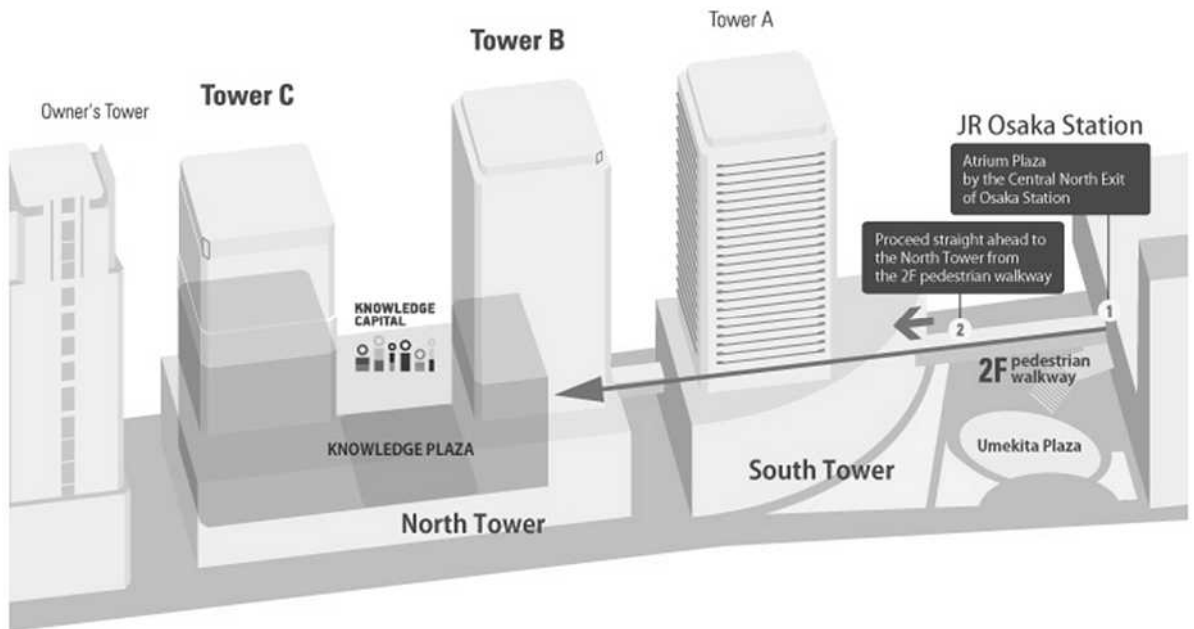

■Keio Osaka City Campus Map■

■ Keio Osaka City Campus Map

■ North Building 1F Map

Keio Osaka City Campus

Grand Front Osaka Knowledge Capital North Tower C 10F,

3-1 Ohfuka-chou, Kita-ku, Osaka 530-0011

+81 (0)6-6359-5547